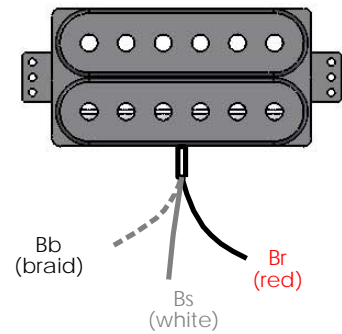

VIGIER GV Rock (VGV-CR) WIRING DIAGRAM

Switch positions :

1. Neck humbucker
2. Neck single coil
3. Neck single coil + Bridge single coil
4. Bridge single coil
5. Bridge humbucker

Neck
Amber Classic Hot R

Bridge
Amber Custom Hot T

Longueur des fils :

Noir :
3 x 7 cm
1 x 5,5 cm

Jaune :
1 x 7 cm
1 x 6 cm
1 x 10cm