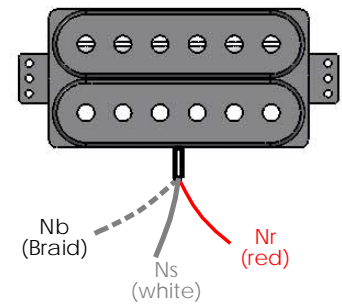

VIGIER GV Rock (VGV-CR) WIRING DIAGRAM

Switch positions :

1. Neck humbucker
2. Neck single coil
3. Neck single coil + Bridge single coil
4. Bridge single coil
5. Bridge humbucker

Neck
Amber Classic Hot R

Bridge
Amber Custom Hot T

Longueur des fils :

Noir :
3 x 7 cm
1 x 5,5 cm

Jaune :
1 x 7 cm
1 x 6 cm
1 x 10cm