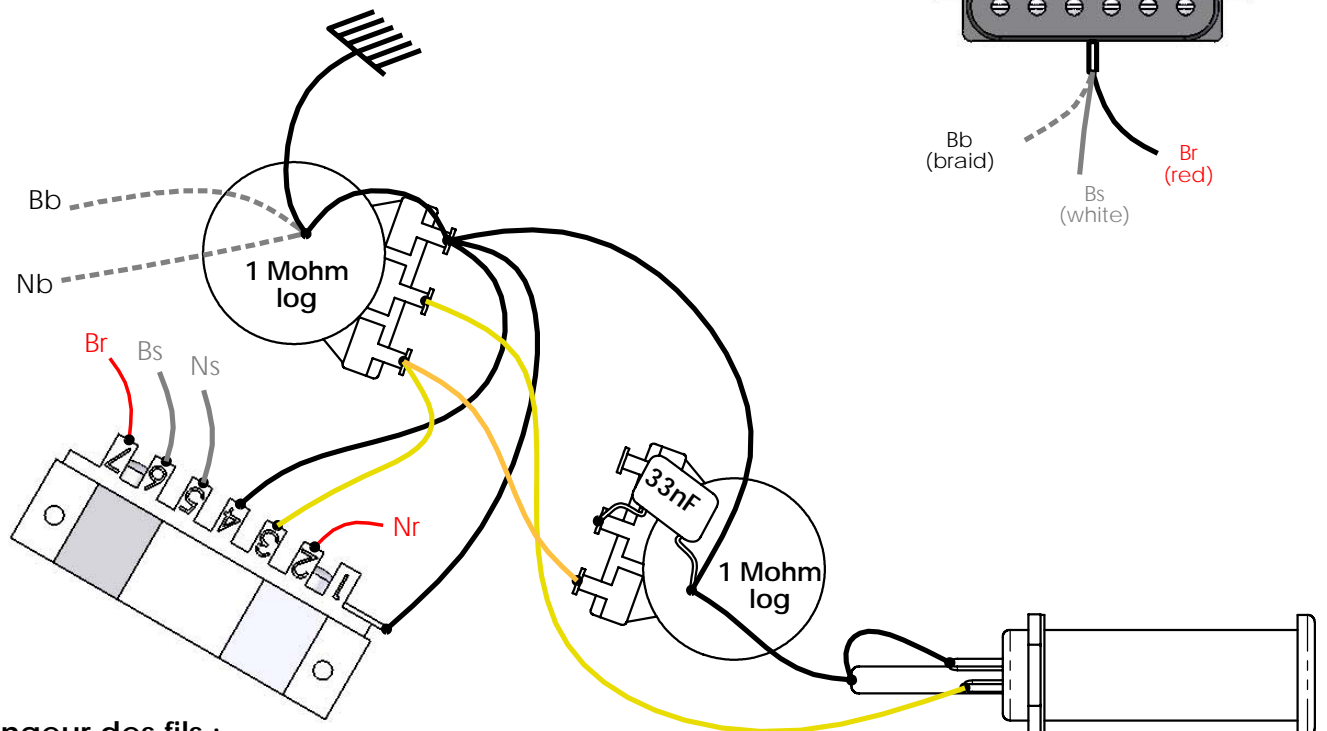

VIGIER GV Rock (VGV-CR) WIRING DIAGRAM

Switch positions :

1. Neck humbucker
2. Neck single coil
3. Neck single coil + Bridge single coil
4. Bridge single coil
5. Bridge humbucker

Neck
Amber Classic Hot R

Bridge
Amber Custom Hot T

Longueur des fils :

Noir :
3 x 7 cm
1 x 5,5 cm

Jaune :
1 x 7 cm
1 x 6 cm
1 x 10cm