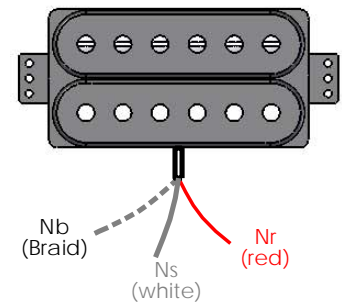

# VIGIER GV Wood (VGV-CW) WIRING DIAGRAM

## Switch positions :

1. Neck humbucker
2. Neck single coil
3. Neck single coil + Bridge single coil
4. Bridge single coil
5. Bridge humbucker

Neck  
Amber Classic Rock R

Bridge  
Amber Classic Rock T

## Longueur des fils :

Noir :  
3 x 7 cm  
1 x 5,5 cm

Jaune :  
1 x 7 cm  
1 x 6 cm  
1 x 10cm