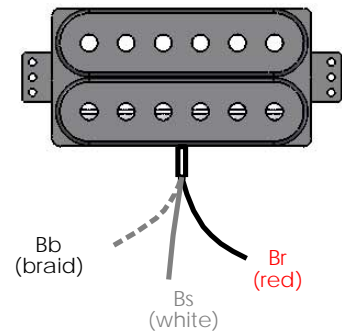

# VIGIER GV Wood (VGV-CW) WIRING DIAGRAM

## Switch positions :

1. Neck humbucker
2. Neck single coil
3. Neck single coil + Bridge single coil
4. Bridge single coil
5. Bridge humbucker

Neck  
Amber Classic Rock R

Bridge  
Amber Classic Rock T

## Longueur des fils :

Noir :  
3 x 7 cm  
1 x 5,5 cm

Jaune :  
1 x 7 cm  
1 x 6 cm  
1 x 10cm