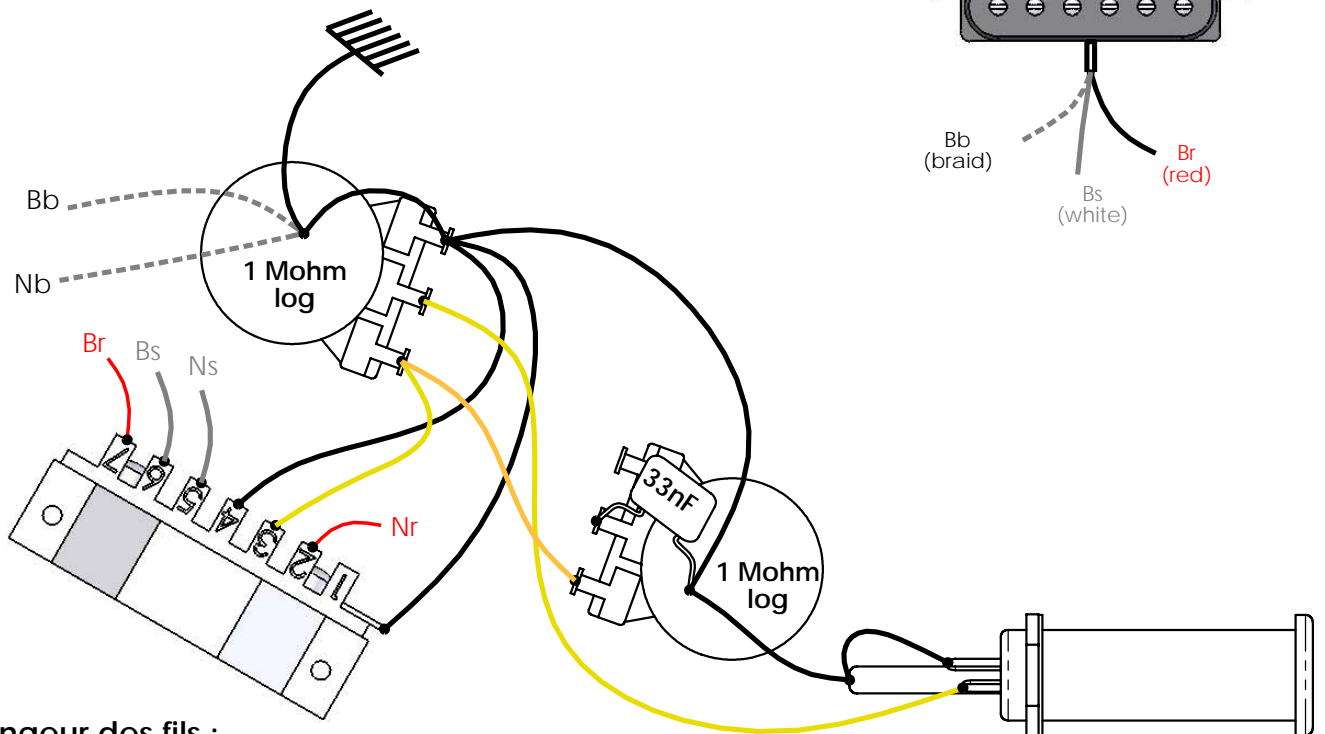

# VIGIER GV Wood (VGV-CW) WIRING DIAGRAM

## Switch positions :

1. Neck humbucker
2. Neck single coil
3. Neck single coil + Bridge single coil
4. Bridge single coil
5. Bridge humbucker

Neck  
Amber Classic Rock R

Bridge  
Amber Classic Rock T

## Longueur des fils :

Noir :  
3 x 7 cm  
1 x 5,5 cm

Jaune :  
1 x 7 cm  
1 x 6 cm  
1 x 10cm